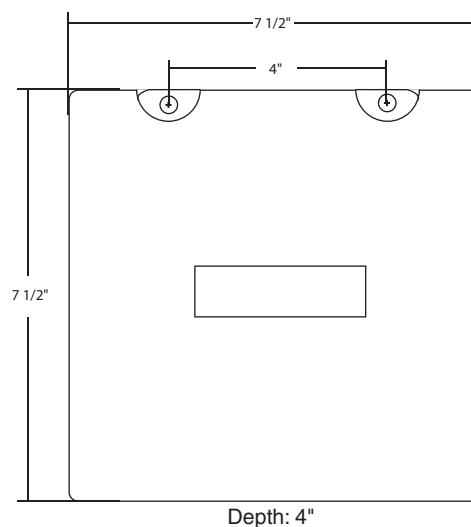

Features

- Outdoor meter enclosures may contain E-Mon D-Mon® Class 1000, 2000, 2100 and Green Class Meters (Not available in 1 PH, 277V Configurations.)
- NEMA 4X rated outdoor enclosure made of hot compression molded fiberglass reinforced polyester.
- 1¹/₁₆" KO (3/4" cond.) on bottom of enclosure.
- Padlocking hasp.
- Available Configurations:
 - 3-Phase, 4-Wire
 - 3-Phase, 3-Wire
 - 2-Phase, 3-Wire
- Temp. Range:
 - (-20°C to +55°C)
- Flammability Rating: UL94-5V
- Self Extinguishing: Non-flame propogating

Model Numbers

When ordering, add suffix "R" to the end of the standard meter model number.

Example: 208200-R KIT

Note: Outdoor meter enclosures are available for E-Mon D-Mon Class 1000 (except 277V 2-wire meters), 2000, 2100 and Green Class meters only.

Enclosure Dimensions

Front View